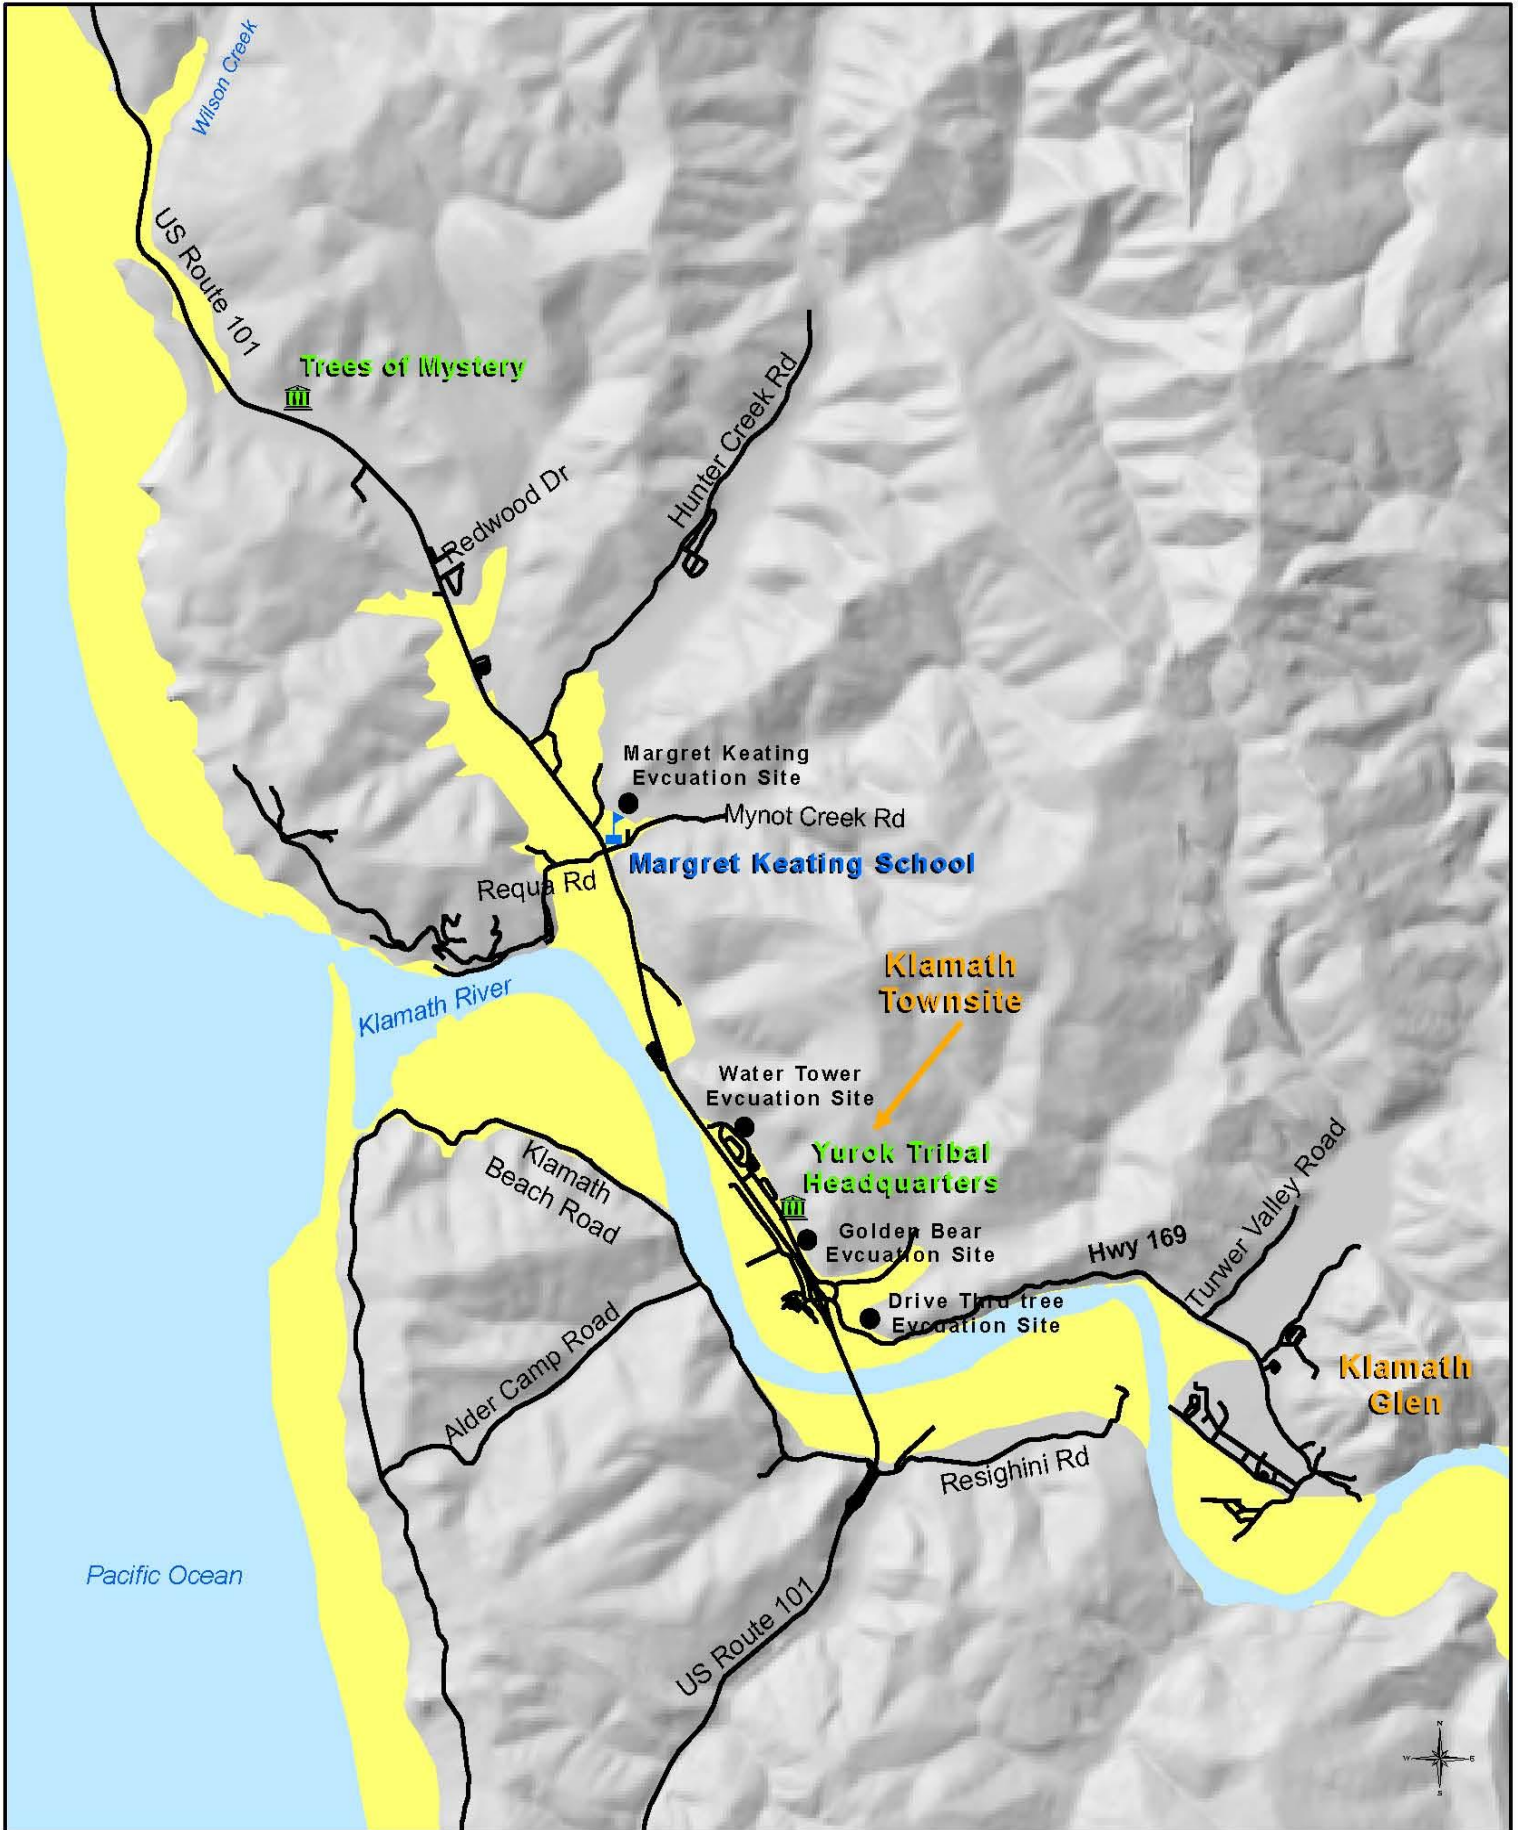

# Klamath Tsunami Evacuation Zone

## Legend

- Yurok Roads
- Tsunami Evacuation Zone
- Bodies of Water
- Safe Areas

Map Creator:  
 Yurok Tribe Emergency Services  
 Date: February 2010  
 Sources: Yurok Tribe Land Management &  
 The National Weather Service